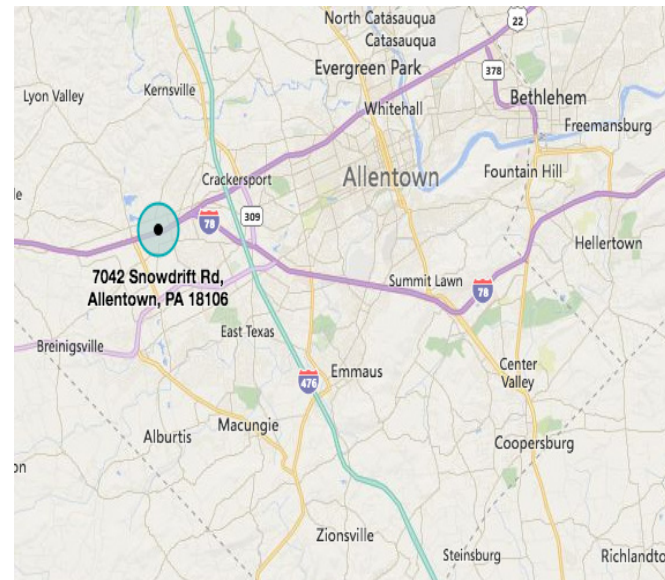

# LEHIGH VALLEY, PA

**Snowdrift Road Flex Center**  
7042 Snowdrift Road  
Lehigh County  
Allentown, PA

## Building Highlights

+21,000 sq. ft.

Excellent Visibility from I-78

24' clear ceiling heights

ESFR sprinkler System

Drive-in Loading

+60 parking spaces

800 amps

### +/-21,000 SF Industrial Building

- Great visibility
- Surrounded by restaurants, retail and other amenities
- Excellent Access to I-78 Routes 100, 22 & 33 and the PA Turnpike
- Minutes from New Jersey