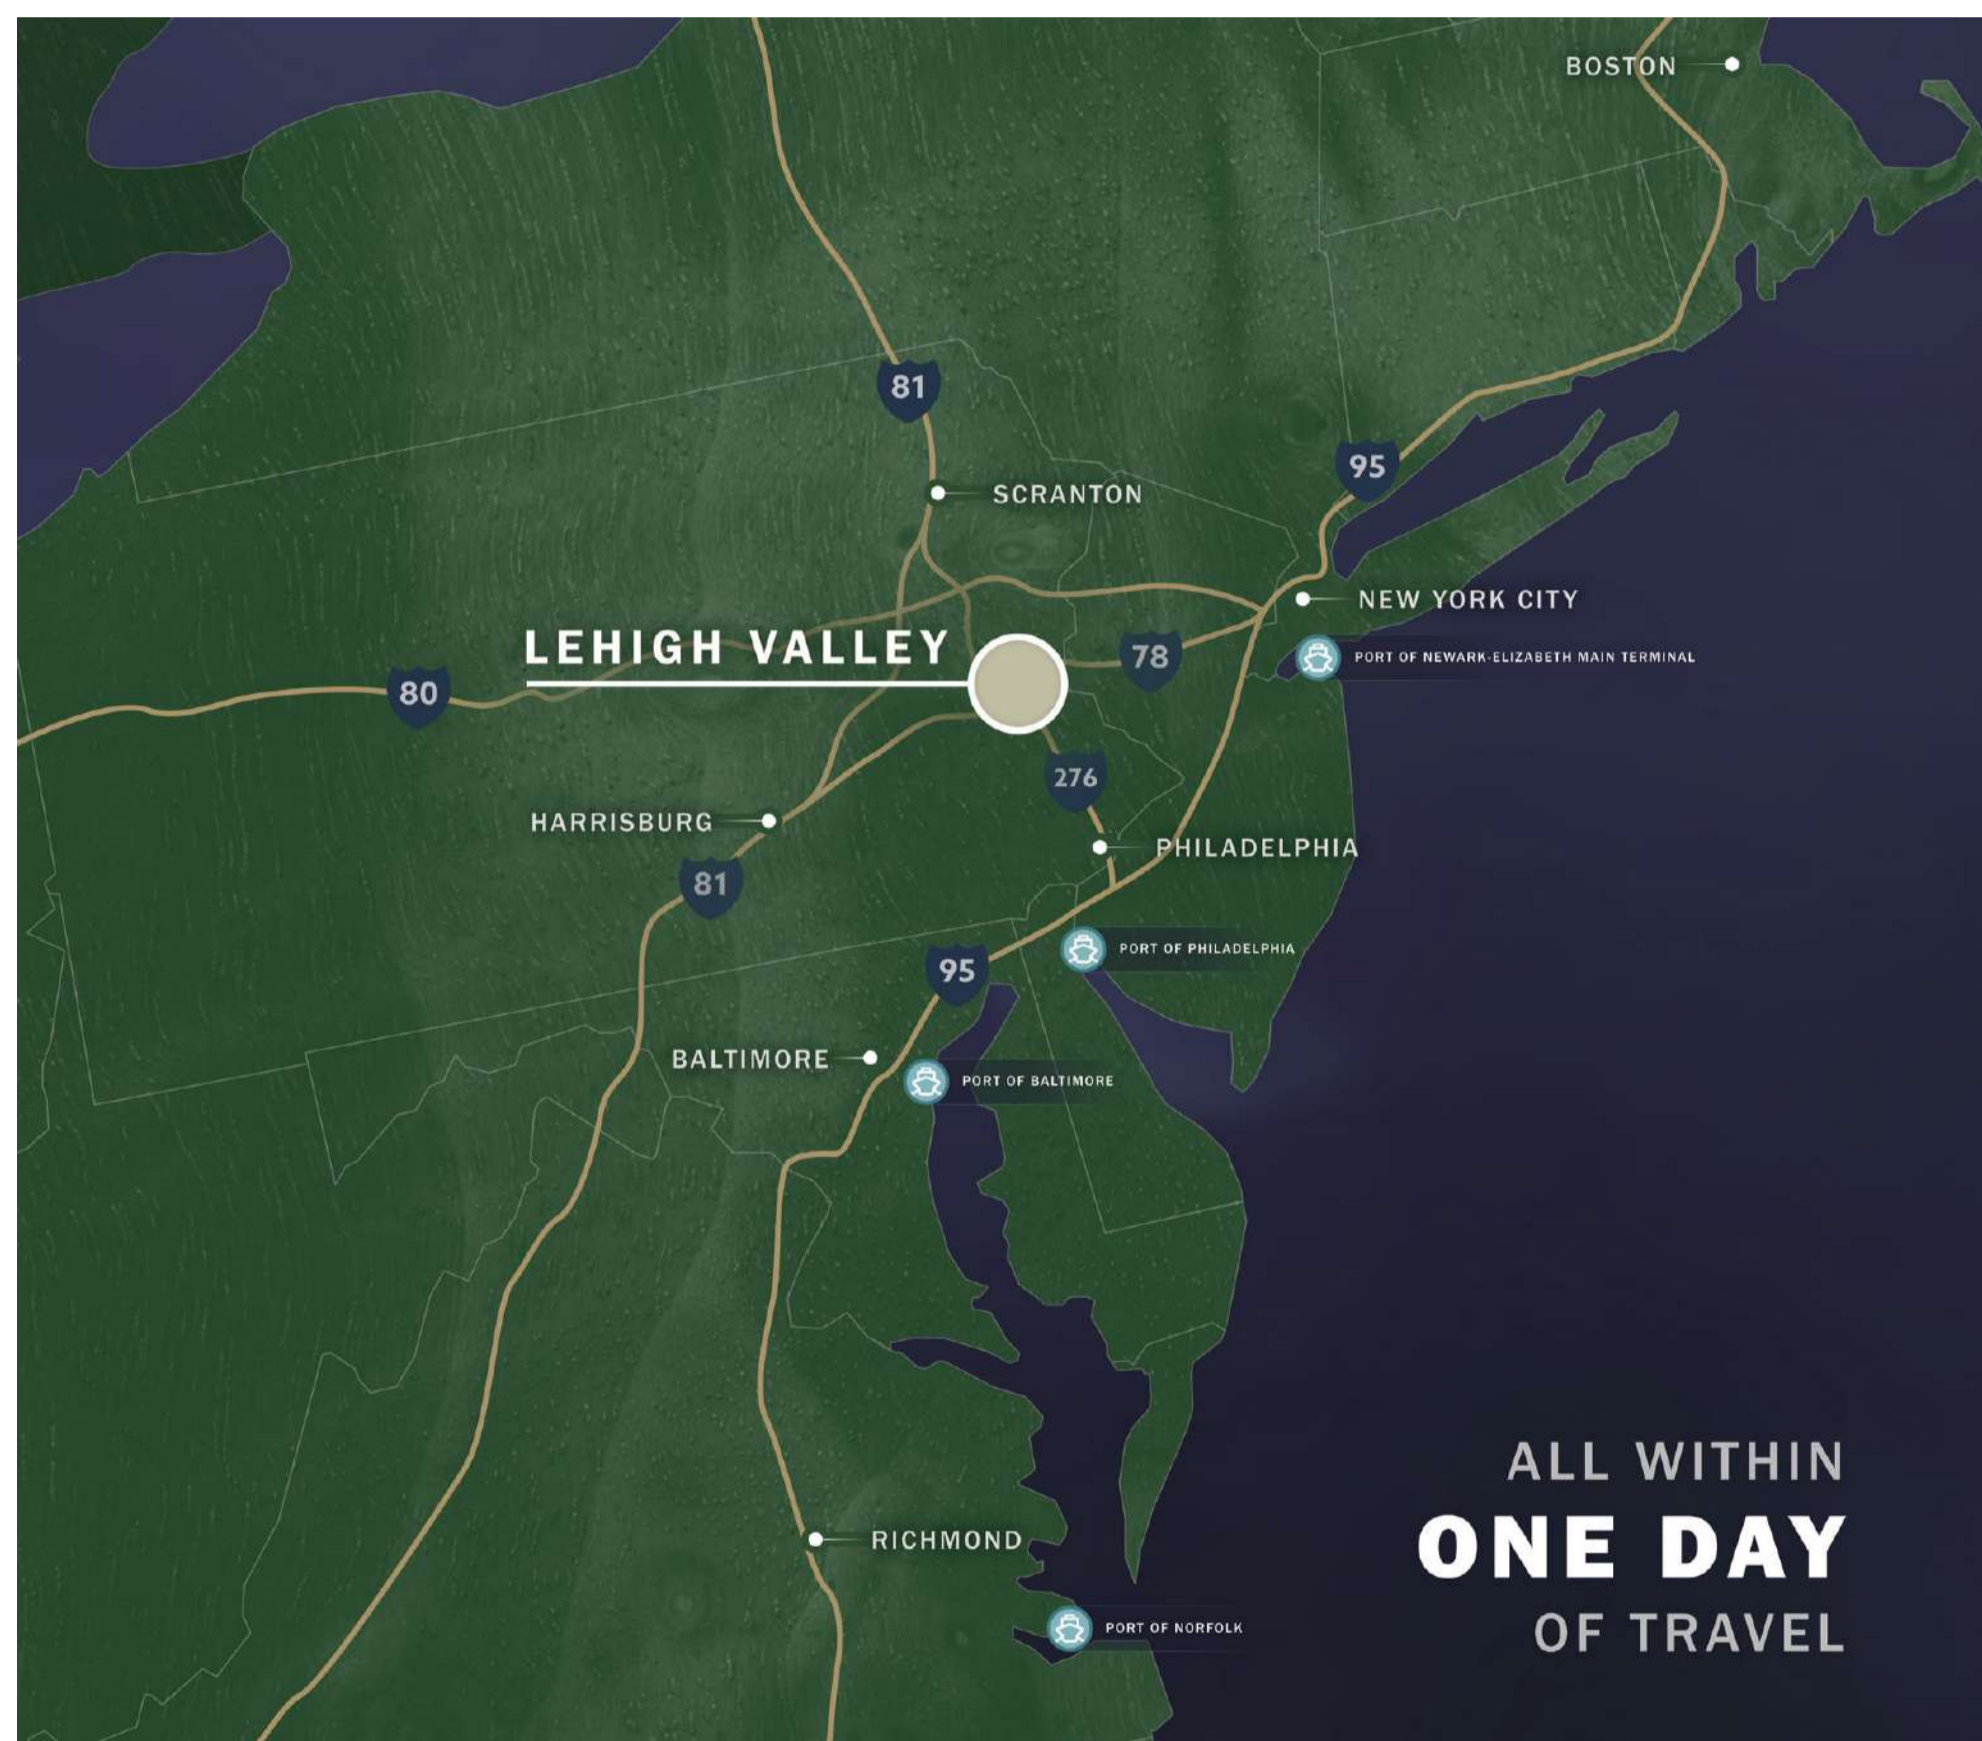

Neighbors:

- Bethlehem Sausage Works
- Binney & Smith
- Cardinal CT
- Georgia-Pacific Corporation
- Henningsen Cold Storage Co.
- Strober-Haddonfield Group
- Tioga Pipe
- Victaulic Co. of America
- Weyerhaeuser Co.

Home to three cities: Allentown, Bethlehem, and Easton

Demographic Highlights

- Strong Local Work force
- 11 College and three technical schools- producing thousands of talented workers for the 7th district employers seek
- Manufactures have added 5,000 Jobs in the Lehigh Valley in the last five years (2020)
- Lehigh Valley is the #3 in the country among mid-sized markets (populations 200K - 1 Million) for new and expanding business projects.
- Lehigh Valley is home to some of America's favorite brands including Crayola, C.F. Martin Guitar, Mack Trucks, and Just Born, Inc. (makers of Mike & Ikes, Hot Tamales, and PEEPS®)

Connectivity

- 80 miles west of New York City
- 50 miles north of Philadelphia
- Close proximity to major distribution hubs
- Less than 4 miles from Lehigh Valley Airport
- Less than 80 miles from Ports of New York/ New Jersey and Philadelphia
- A Site that puts more than 40% of the Nation's Population within a single day's drive!
- Excellent proximity to all major roadways including Route 512 & 22, I-78, I-476 (Northeast Extension), I-276, I-81, I-80, and I-95