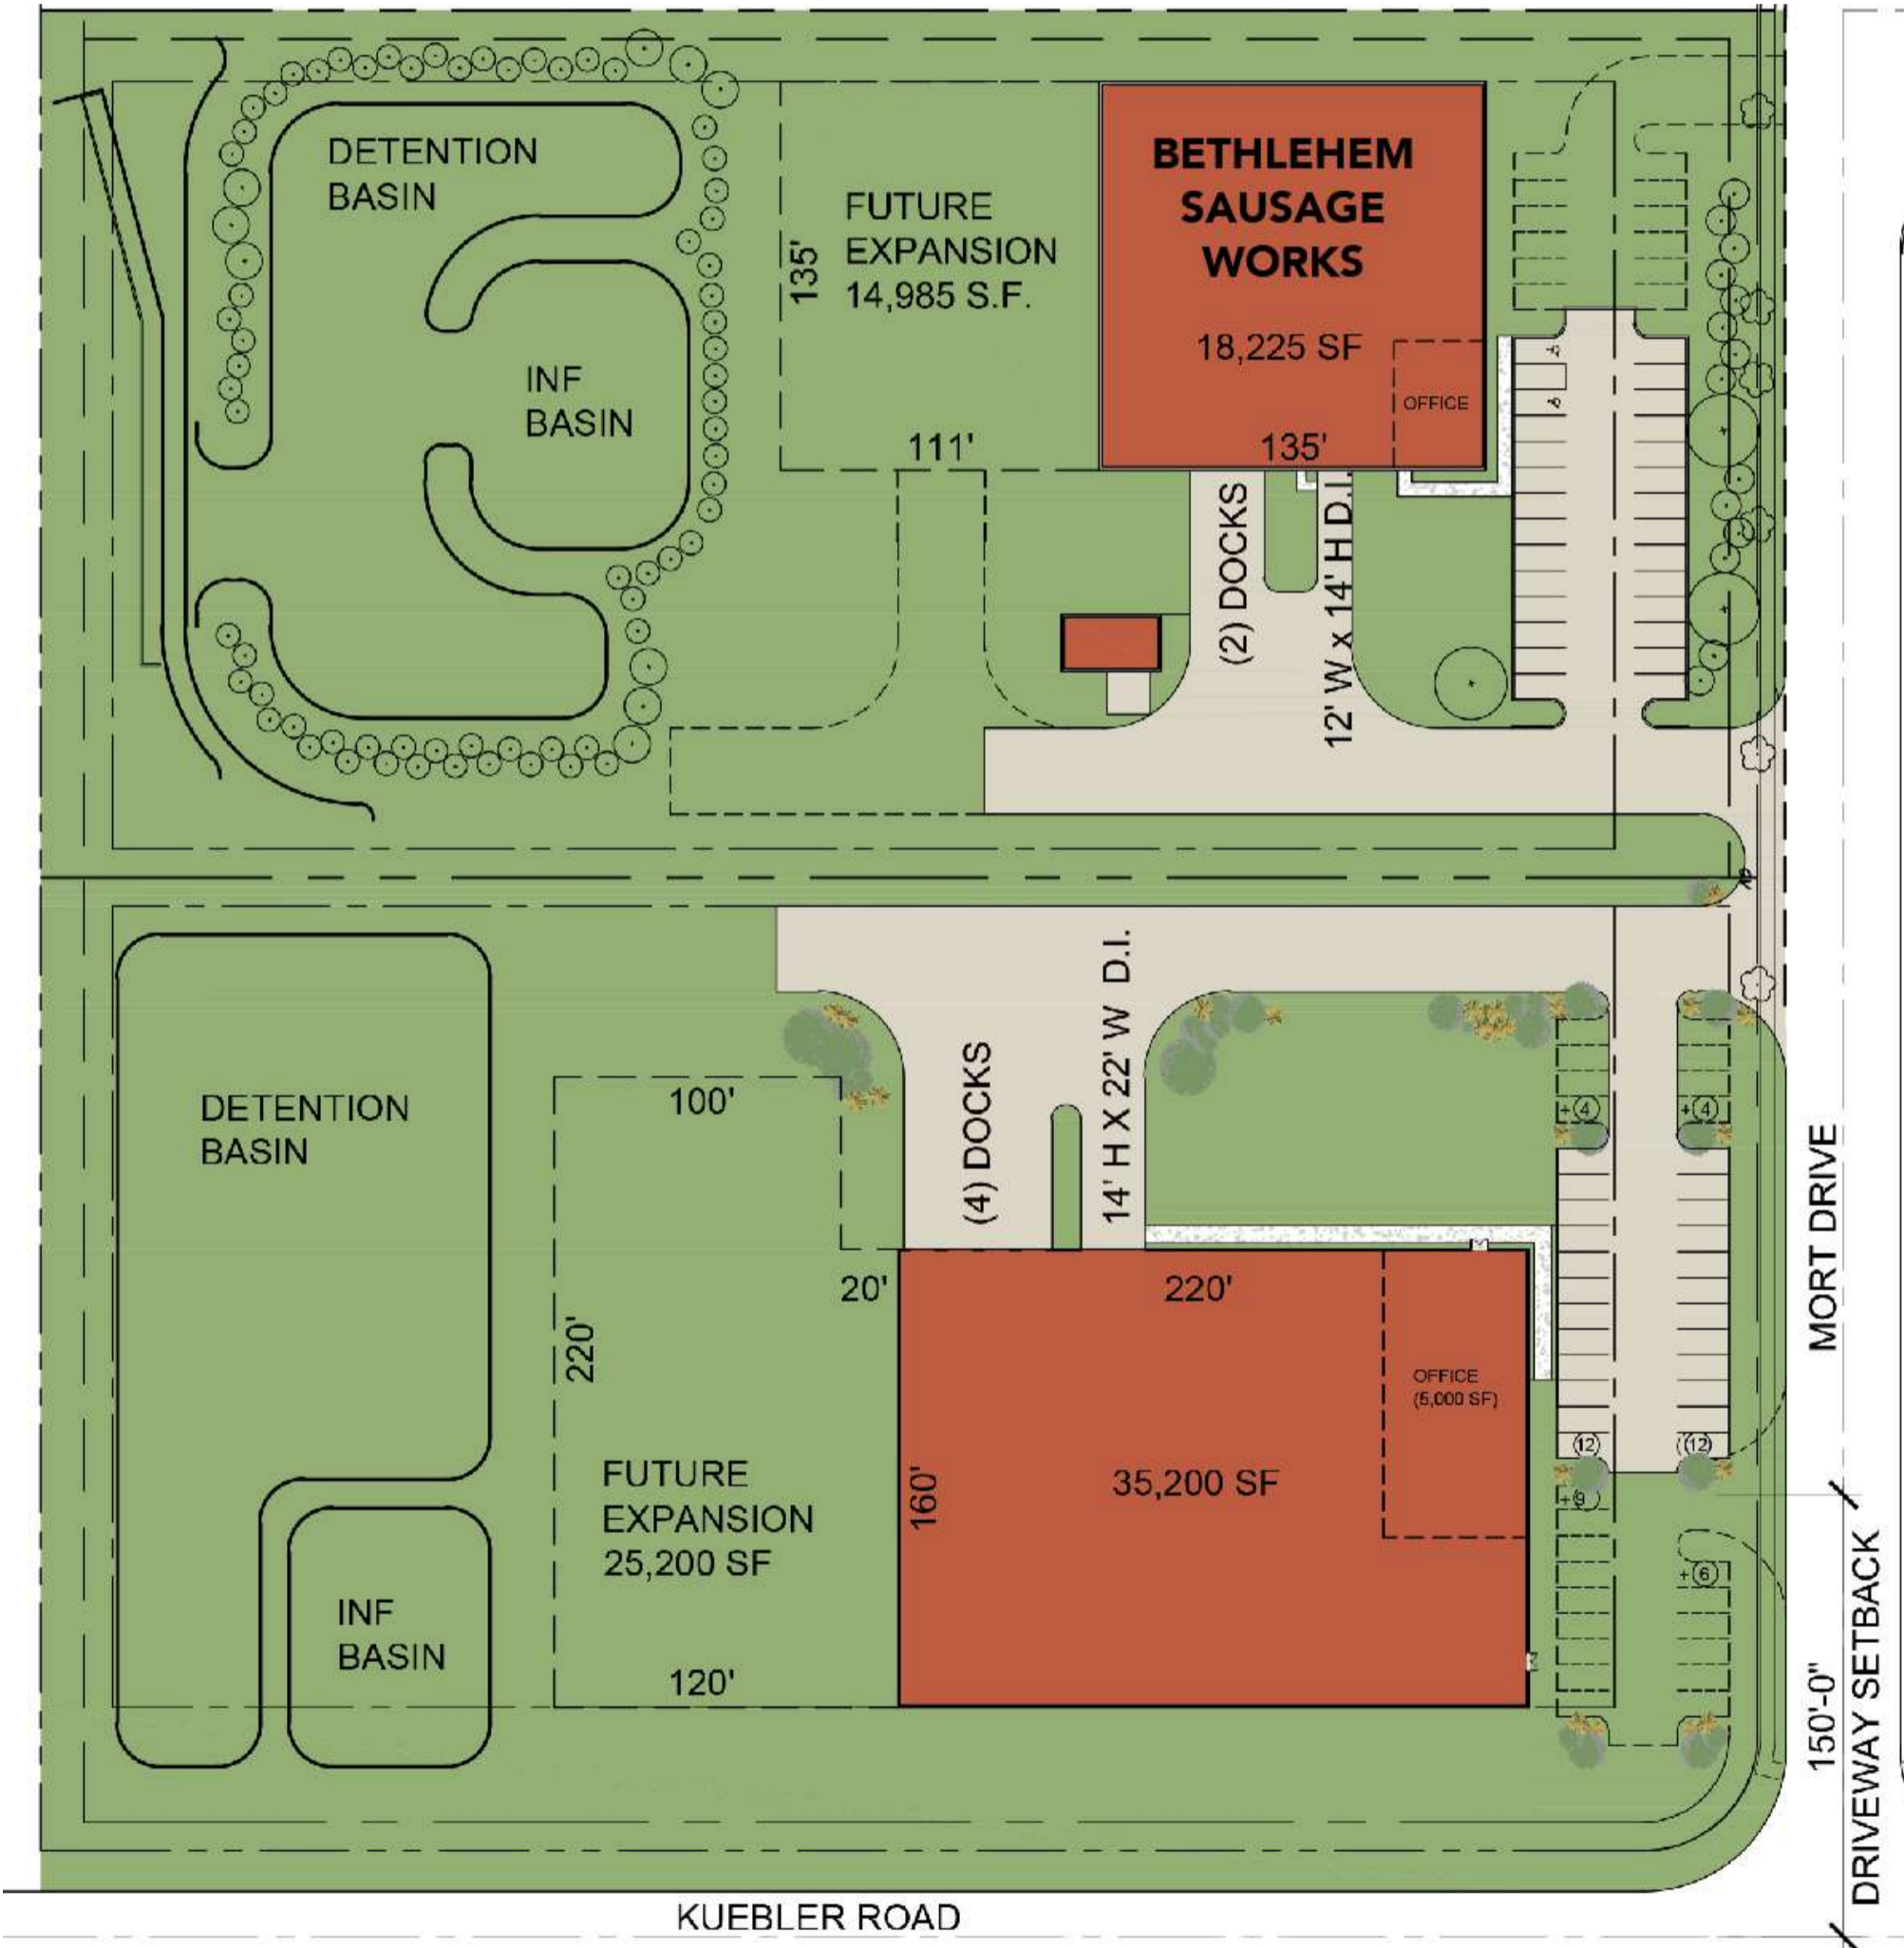

MORT DRIVE

KUEBLER RD. & MORT DR.
FORKS TOWNSHIP, PA
FORT JAMES II INDUSTRIAL PARK
+/- 4.76 Acres

Size:

- +/- 4.76 Acres
- Up to 60,400 sq. ft.

Highlights

- Build-to-Suit / Sale or Lease
- High visibility
- Zoned EC (Employment Center)
- Ideal for manufacturing/warehouse

Neighbors:

- Bethlehem Sausage Works
- Binney & Smith
- Cardinal CT
- Georgia-Pacific Corporation
- Henningsen Cold Storage Co.
- Strober-Haddonfield Group
- Tioga Pipe
- Victaulic Co. of America
- Weyerhaeuser Co.

JOE CORREIA

jcorreia@jgpetrucci.com

NEW JERSEY

908.730.6909
171 STATE ROUTE 173
ASBURY, NJ

PENNSYLVANIA

610.332.0550
22 S. COMMERCE WAY
BETHLEHEM, PA