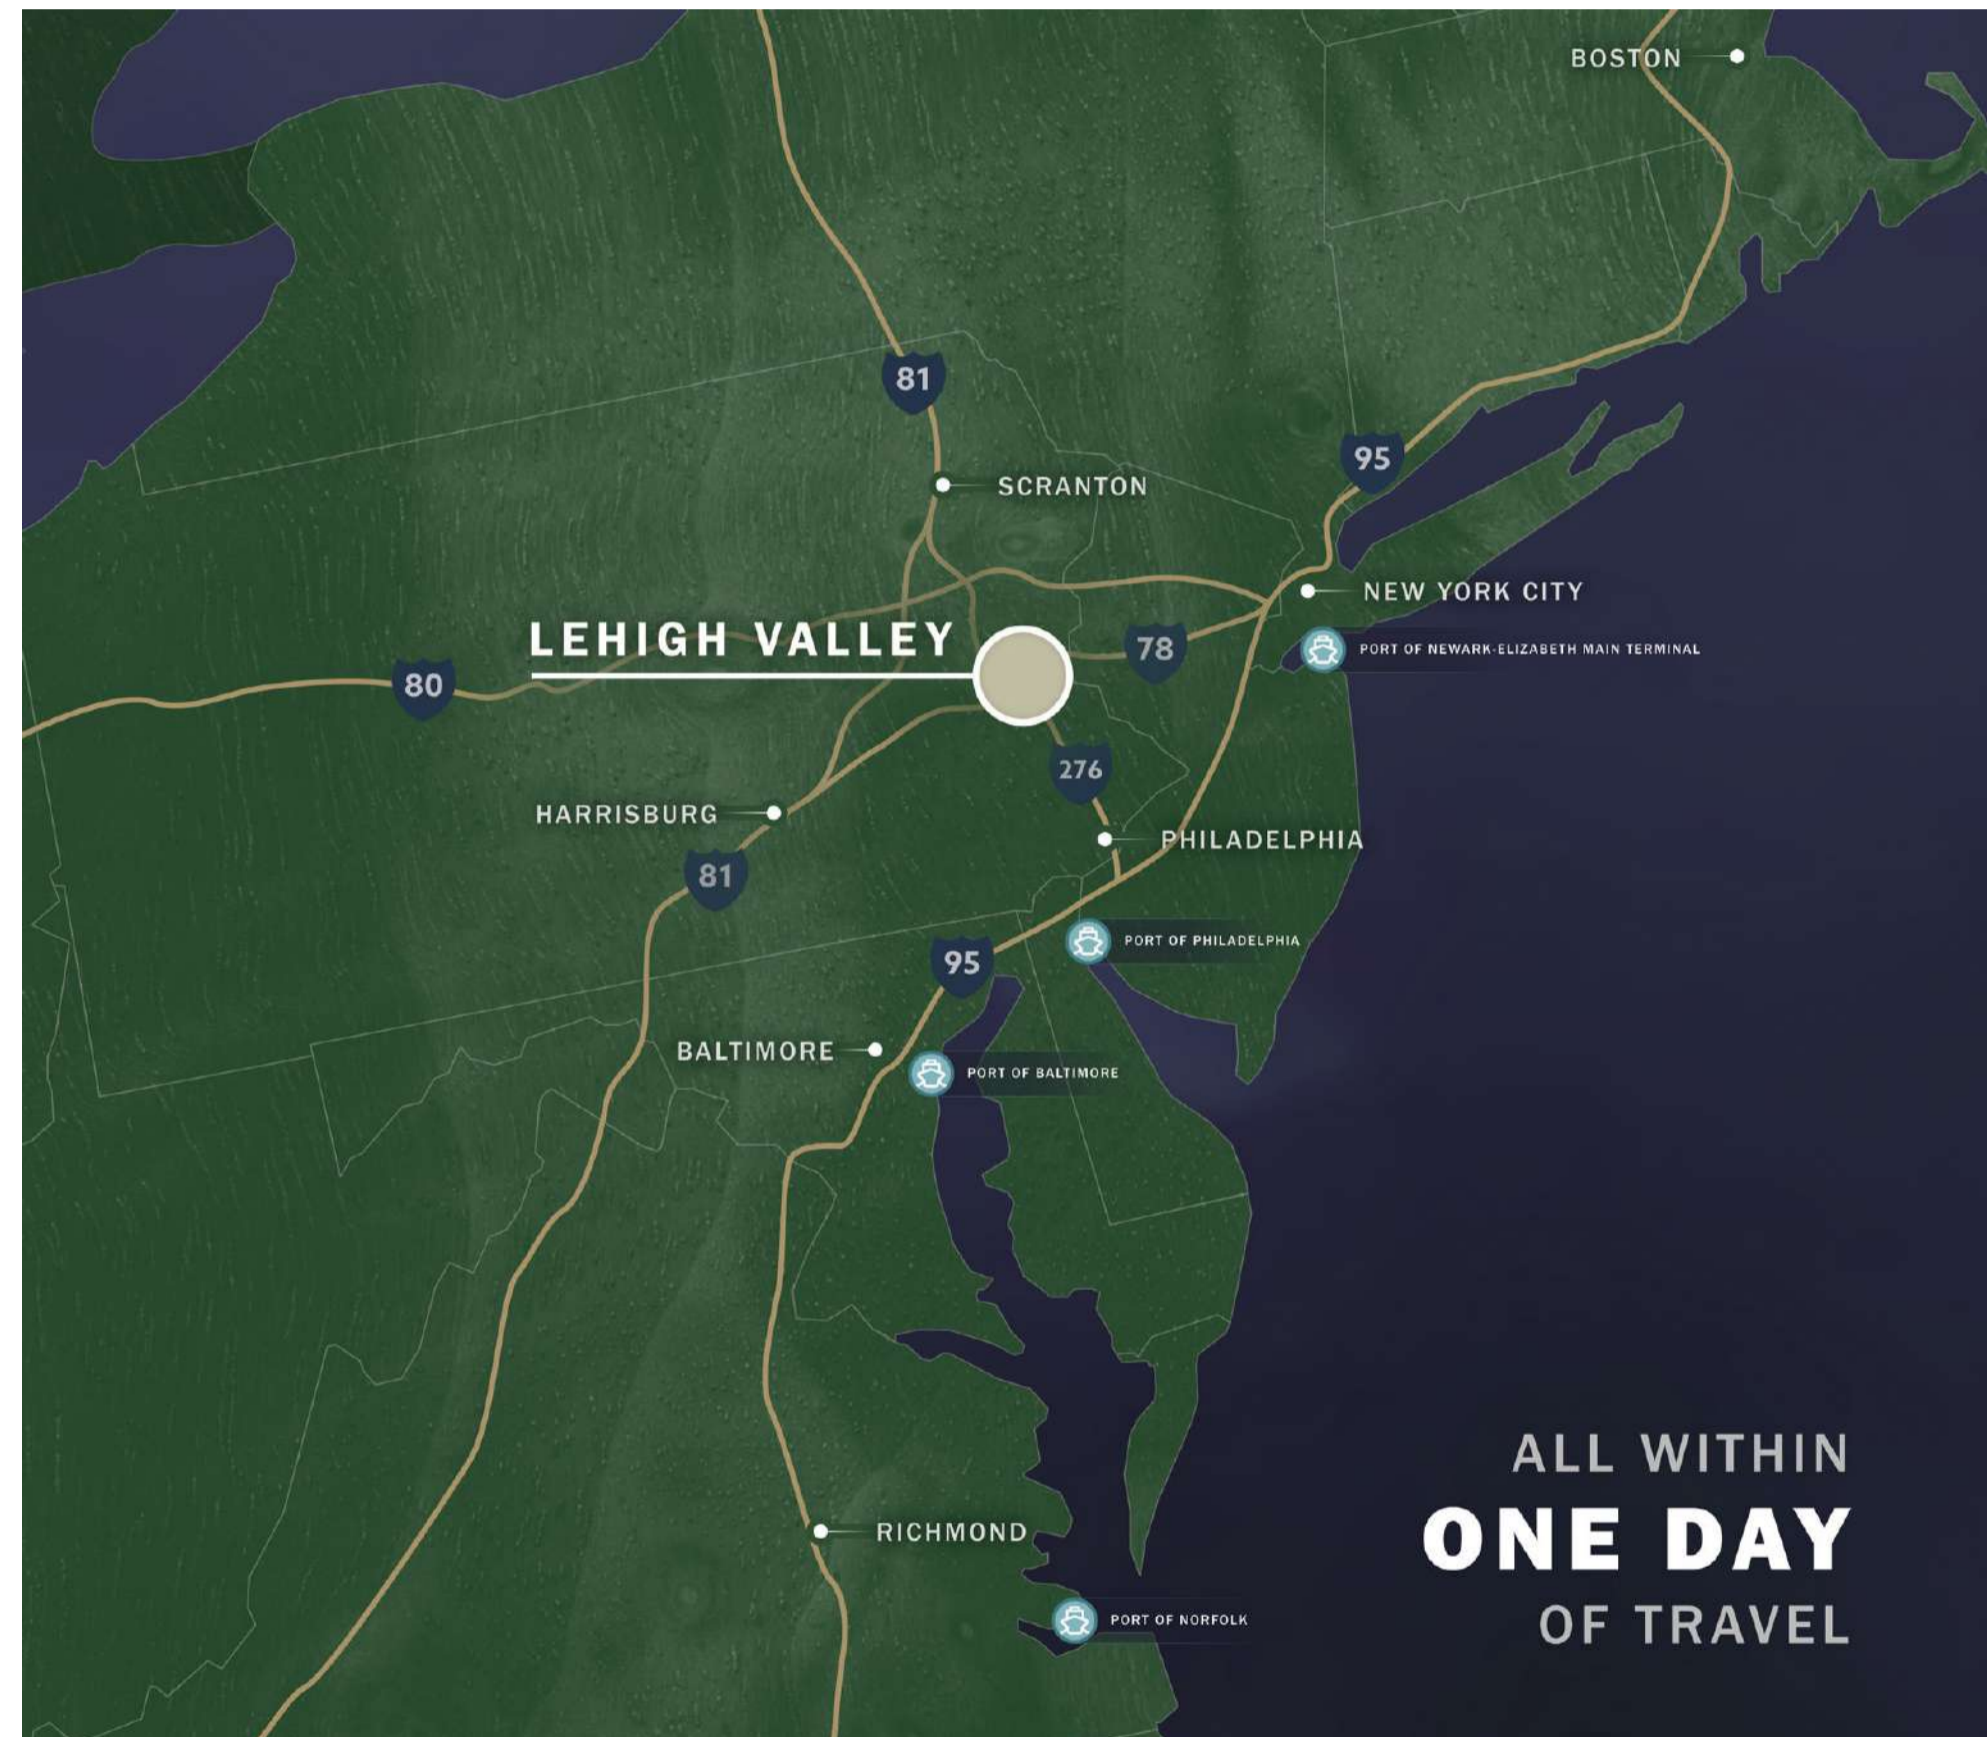

## Neighbors:

- Osram Sylvania
- UPS
- Old Dominion Freight Line
- Crayola
- YRC Freight
- Amazon Logistics

**CONTACT:**  
Joe Correia  
jcorreia@jgpetrucci.com

# LEHIGH VALLEY, PENNSYLVANIA

## LEHIGH AND NORTHAMPTON COUNTIES

### Connectivity

- 80 miles west of New York City
- 50 miles north of Philadelphia
- Close proximity to major distribution hubs
- Less than 4 miles from Lehigh Valley Airport
- Less than 80 miles from Ports of New York/ New Jersey and Philadelphia
- A Site that puts more than 40% of the Nation's Population within a single day's drive!
- Excellent proximity to all major roadways including Route 512 & 22, I-78, I-476 (Northeast Extension), I-276, I-81, I-80, and I-95