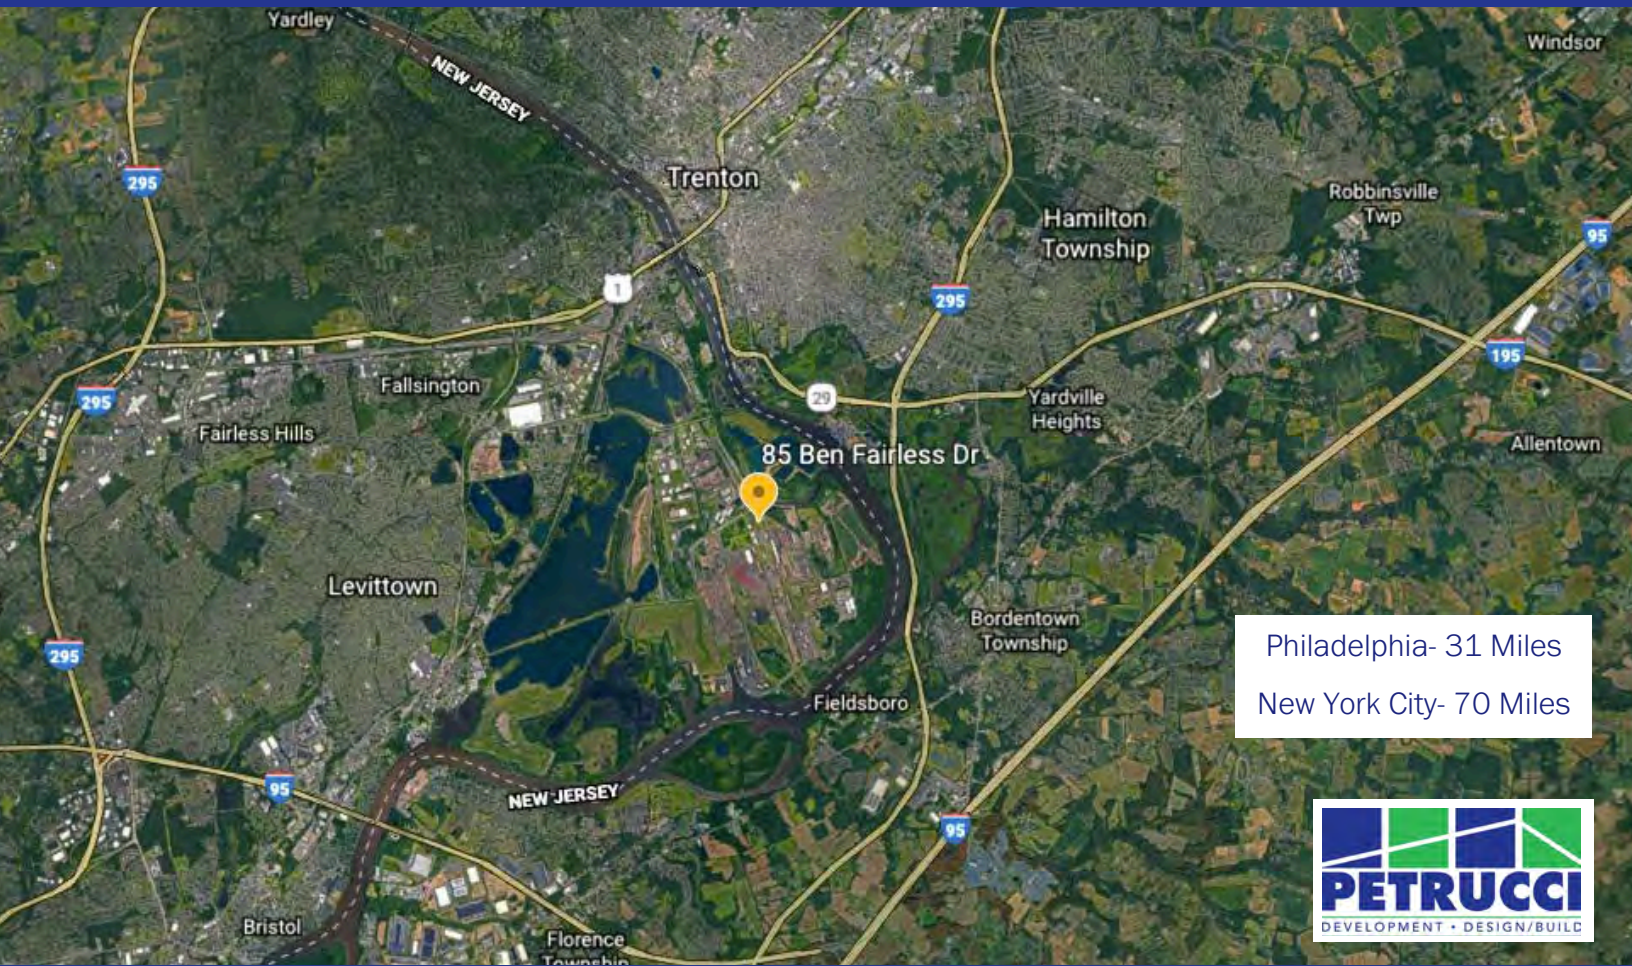

85 Ben Fairless Drive

225,000 sq. ft. Available

Fairless Hill, Pennsylvania

Philadelphia- 31 Miles
New York City- 70 Miles

Property Features

- 225,000 sq. ft. Available
- Situated on 18.31 acres
- 48 Loading Docks
- 45 Trailer Parking Spaces
- 170 Vehicle Parking Spaces
- ESFR Sprinklers
- LED Lighting
- Excellent access to Route 195 and Route 295
- Less than 50 miles from the Philadelphia International Airport and the Port of Philadelphia.

225,000 sq. ft. Available

Fairless Hill, Pennsylvania

New Jersey

908.730.6909
171 State Route 173
Asbury, NJ

For more information, please contact:

Jim Petrucci

jpetrucci@jgpetrucci.com

Pennsylvania