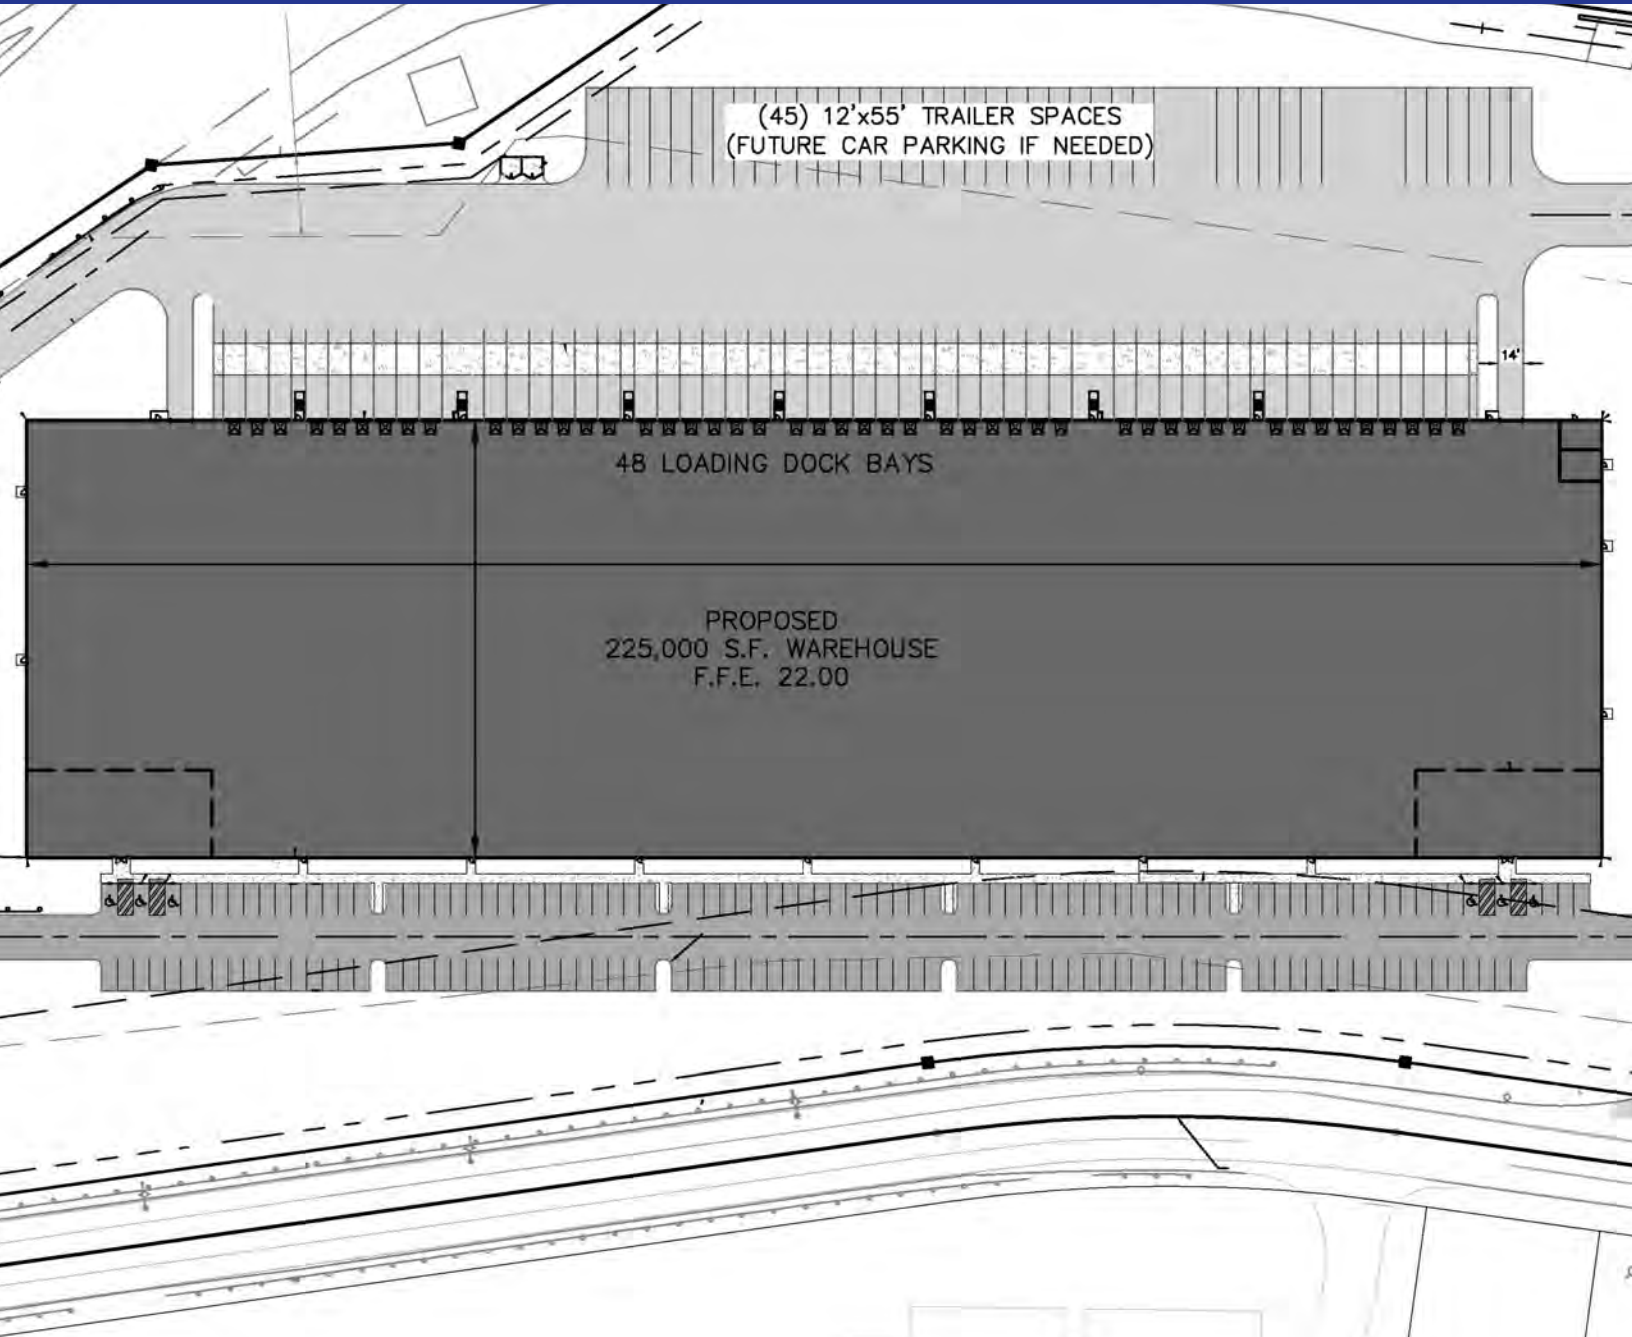

85 Ben Fairless Drive

225,000 sq. ft. Available

Fairless Hill, Pennsylvania

Philadelphia- 31 Miles
New York City- 70 Miles

Property Features

- 225,000 sq. ft. Available
- Situated on 18.31 acres
- 48 Loading Docks
- 45 Trailer Parking Spaces
- 170 Vehicle Parking Spaces
- ESFR Sprinklers
- LED Lighting
- Excellent access to Route 195 and Route 295
- Less than 50 miles from the Philadelphia International Airport and the Port of Philadelphia.

225,000 sq. ft. Available

Fairless Hill, Pennsylvania

New Jersey

908.730.6909
171 State Route 173
Asbury, NJ

For more information, please contact:

Jim Petrucci

jpetrucci@jgpetrucci.com

Pennsylvania