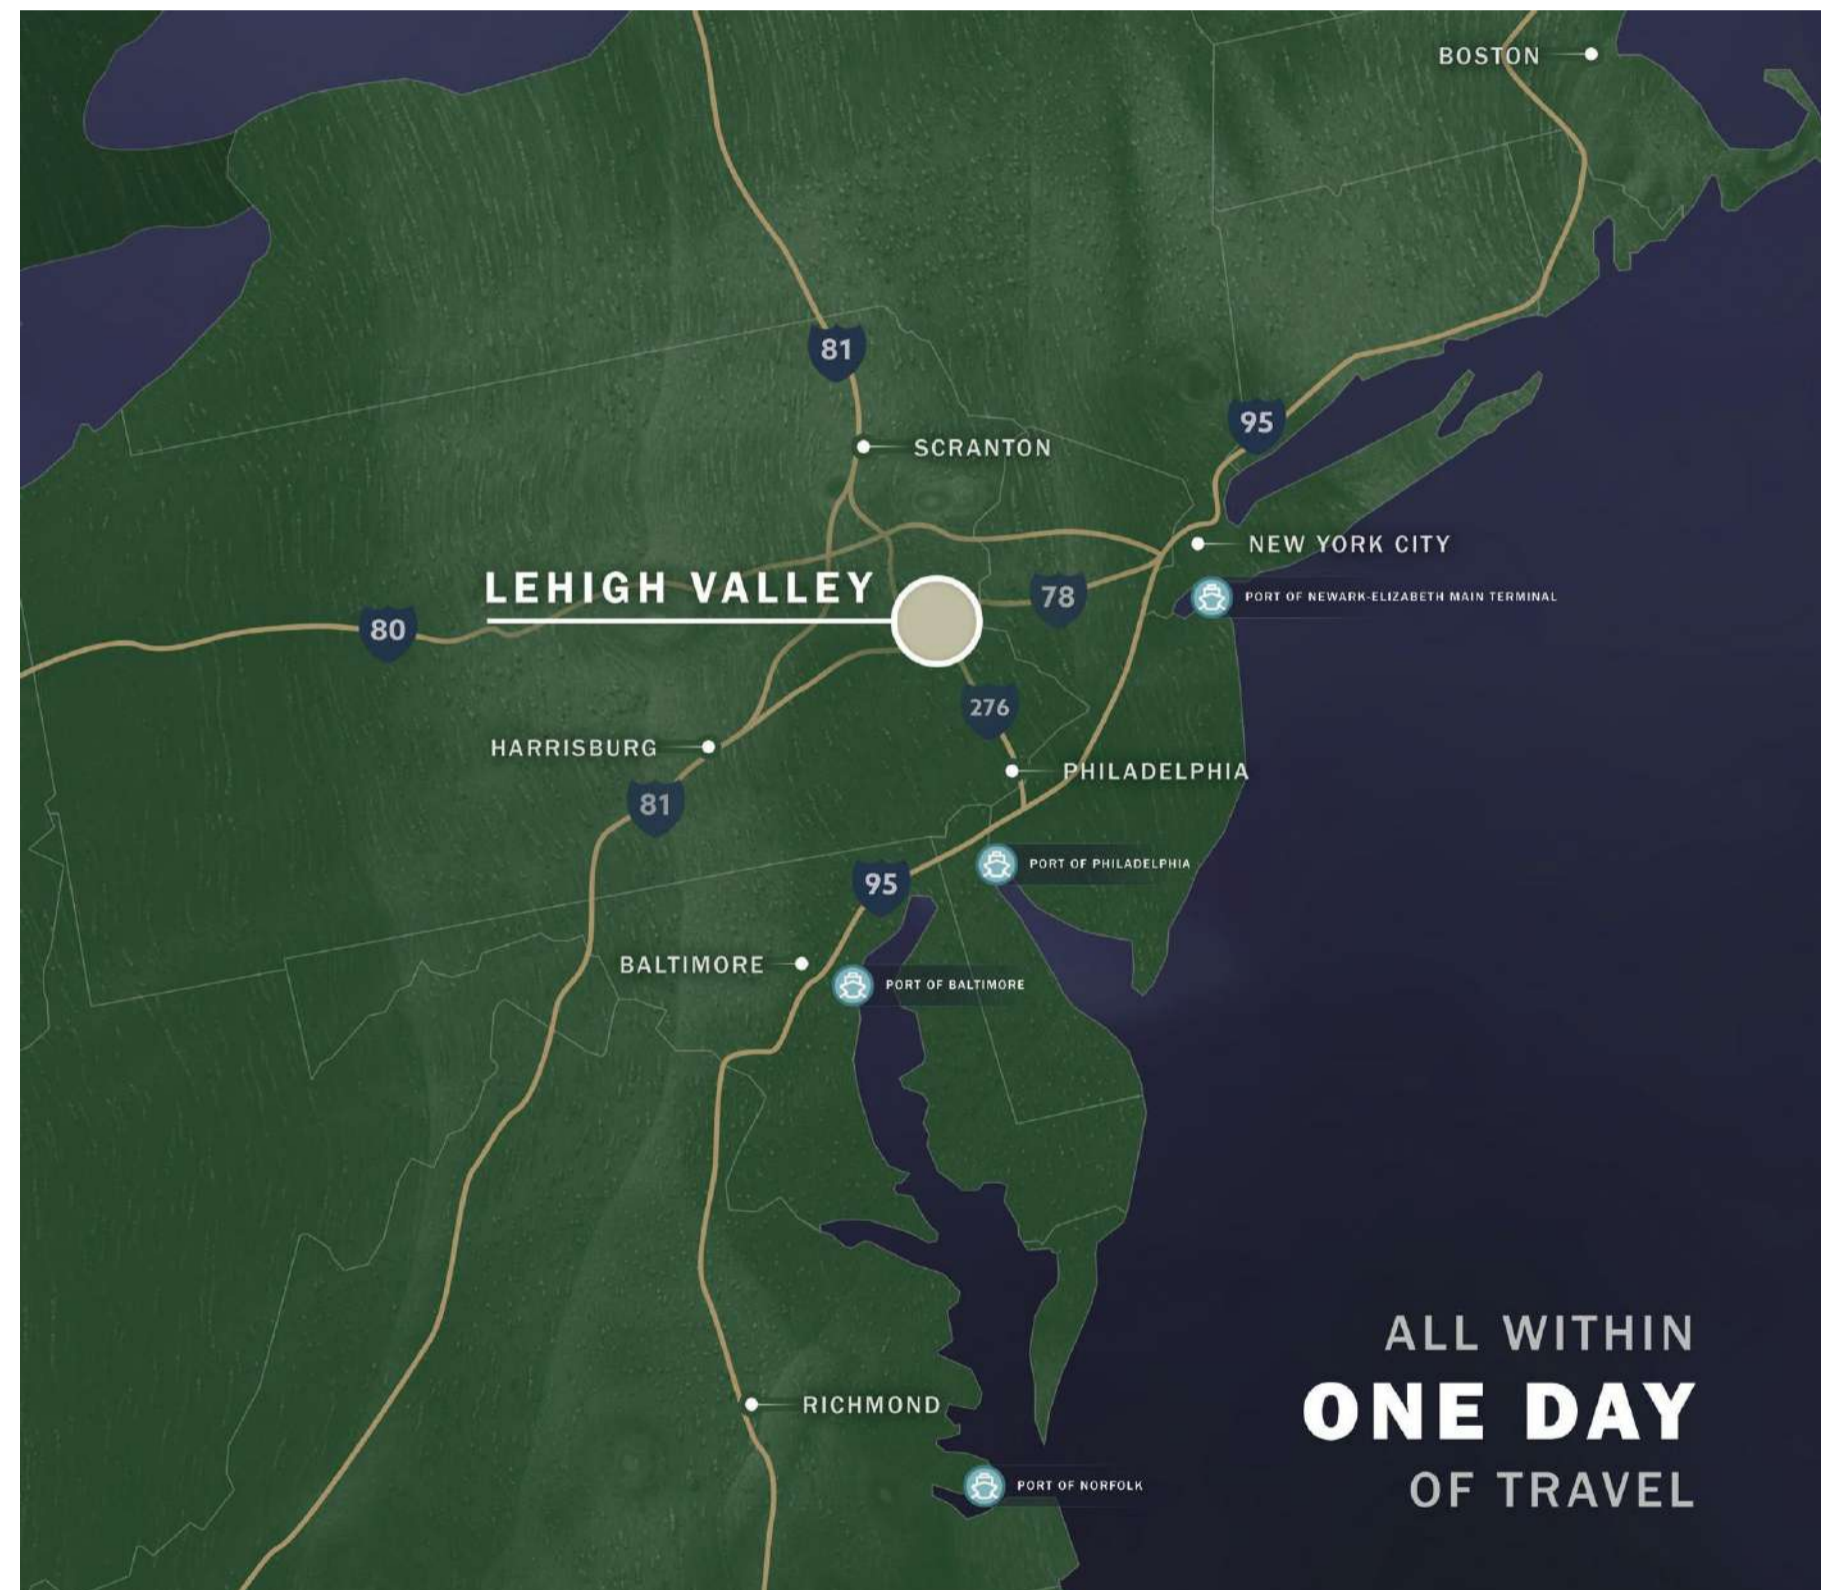

PENNSYLVANIA

610.332.0550
22 S. COMMERCE WAY
BETHLEHEM, PA

LEHIGH VALLEY, PENNSYLVANIA

LEHIGH AND NORTHAMPTON COUNTIES

Home to three cities: Allentown, Bethlehem, and Easton

Demographic Highlights

- Strong Local Work force
- 11 Colleges and three technical schools- producing thousands of talented workers for employers in the 7th district
- Manufactures have added 5,000 Jobs in the Lehigh Valley in the last five years (2020)
- Lehigh Valley is ranked #3 in the country among mid-sized markets (populations 200K – 1 Million) for new and expanding business projects.
- Lehigh Valley is home to some of America's favorite brands including Crayola, C.F. Martin Guitar, Mack Trucks, and Just Born, Inc. (makers of Mike & Ikes, Hot Tamales, and PEEPS®)

Connectivity

- 80 miles west of New York City
- 50 miles north of Philadelphia
- Close proximity to major distribution hubs
- Less than 4 miles from Lehigh Valley Airport
- Less than 80 miles from Ports of New York/ New Jersey and Philadelphia
- A Site that puts more than 40% of the Nation's Population within a single day's drive!
- Excellent proximity to all major roadways including Route 512 & 22, I-78, I-476 (Northeast Extension), I-276, I-81, I-80, and I-95