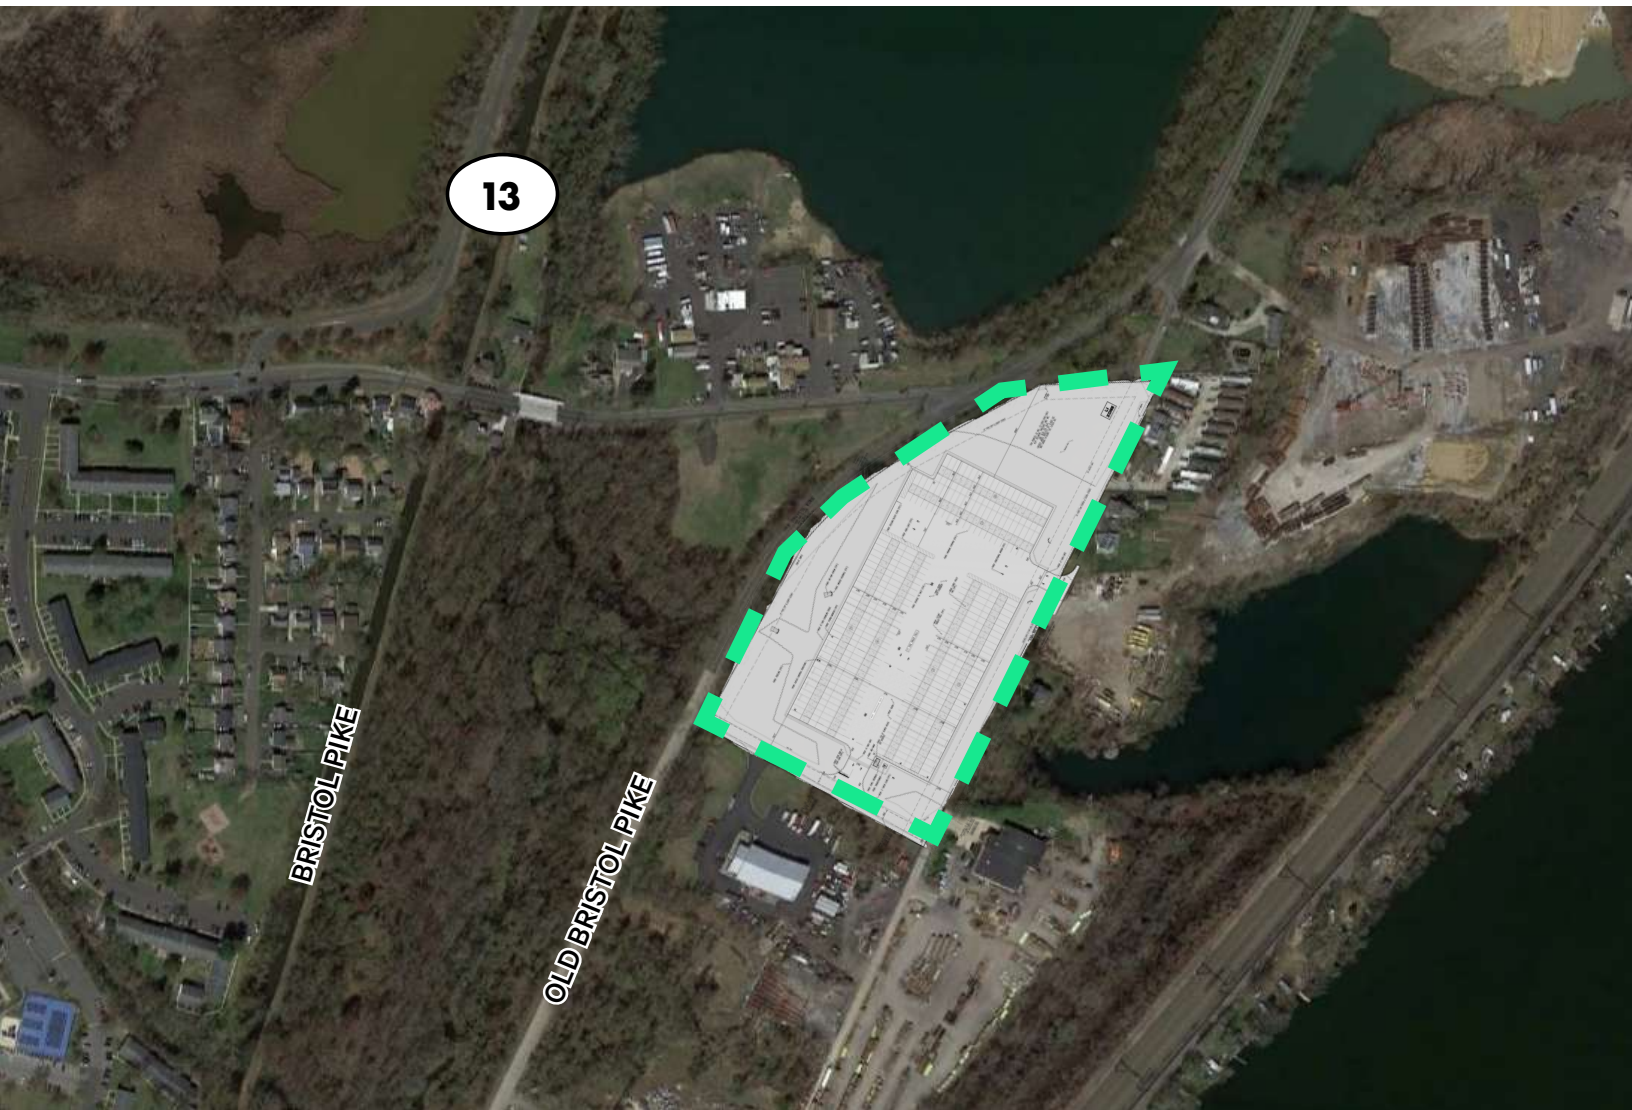

# 177 Trailer Parking Stalls

- + Fenced in Parking with Guardshack
- + Fully Approved Site
- + Less than 65 Miles to NJ/NY Ports
- + 27 Miles North of Philadelphia

Old Bristol and Mill Creek Road, Falls Township, PA 19067

# 177 Trailer Parking Stalls

Old Bristol Pike and Mill Creek Road | Falls Township, PA 19067