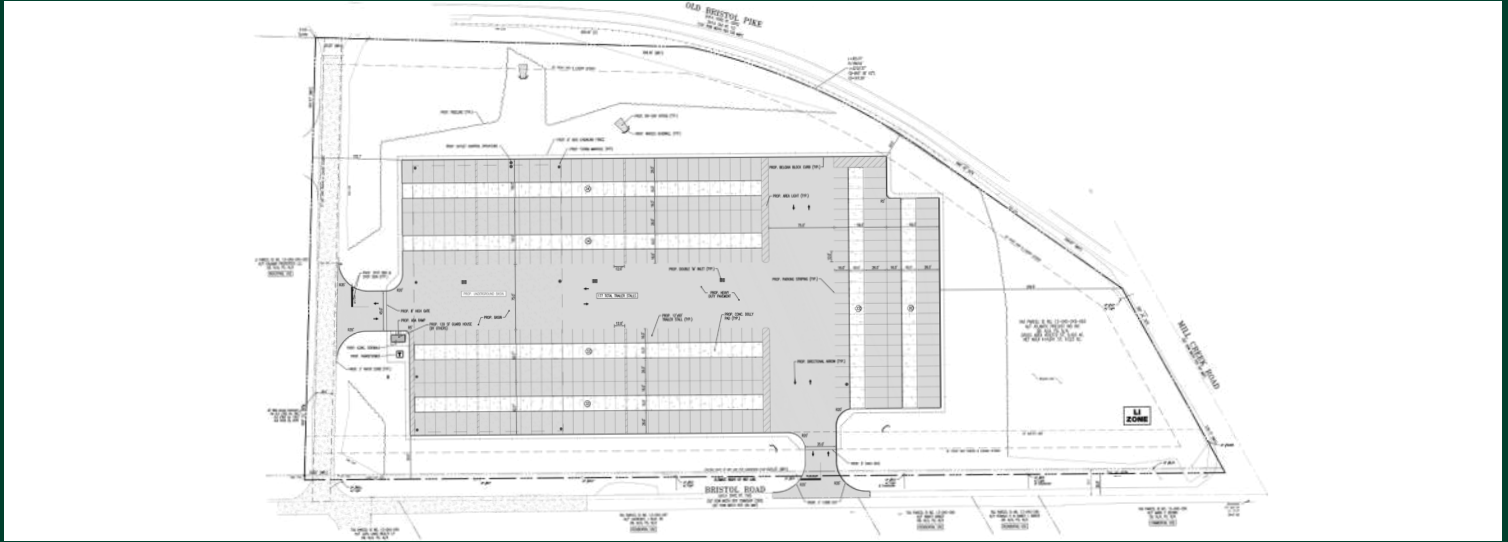

177 Trailer Parking Stalls

Old Bristol Pike and Mill Creek Road | Falls Township, PA 19067

For Lease

Contact Us

Drew Green

Senior Vice President
+1 610 251 5183
andrew.green@cbre.com
Lic. PA, NJ

Paul Touhey

Executive Vice President
+1 610 251 5126
paul.touhey@cbre.com
Lic. PA, NJ, DE

John La Prise

Associate
+1 610 427 9323
john.laprise@cbre.com
Lic. PA

© 2022 CBRE, Inc. All rights reserved. This information has been obtained from sources believed reliable, but has not been verified for accuracy or completeness. You should conduct a careful, independent investigation of the property and verify all information. Any reliance on this information is solely at your own risk. CBRE and the CBRE logo are service marks of CBRE, Inc. All other marks displayed on this document are the property of their respective owners, and the use of such logos does not imply any affiliation with or endorsement of CBRE. Photos herein are the property of their respective owners. Use of these images without the express written consent of the owner is prohibited.