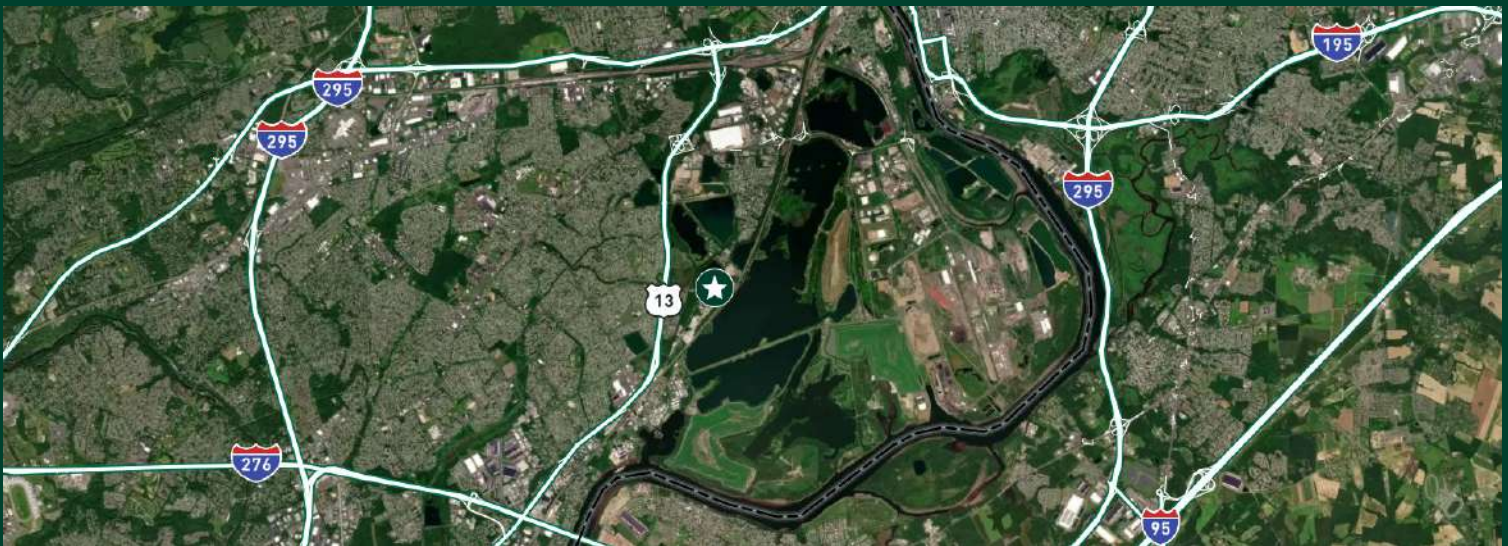

177 Trailer Parking Stalls

Old Bristol Pike and Mill Creek Road | Falls Township, PA 19067

For Lease

Contact Us

Drew Green

Senior Vice President
+1 610 251 5183
andrew.green@cbre.com
Lic. PA, NJ

Paul Touhey

Executive Vice President
+1 610 251 5126
paul.touhey@cbre.com
Lic. PA, NJ, DE

John La Prise

Associate
+1 610 427 9323
john.laprise@cbre.com
Lic. PA

© 2022 CBRE, Inc. All rights reserved. This information has been obtained from sources believed reliable, but has not been verified for accuracy or completeness. You should conduct a careful, independent investigation of the property and verify all information. Any reliance on this information is solely at your own risk. CBRE and the CBRE logo are service marks of CBRE, Inc. All other marks displayed on this document are the property of their respective owners, and the use of such logos does not imply any affiliation with or endorsement of CBRE. Photos herein are the property of their respective owners. Use of these images without the express written consent of the owner is prohibited.