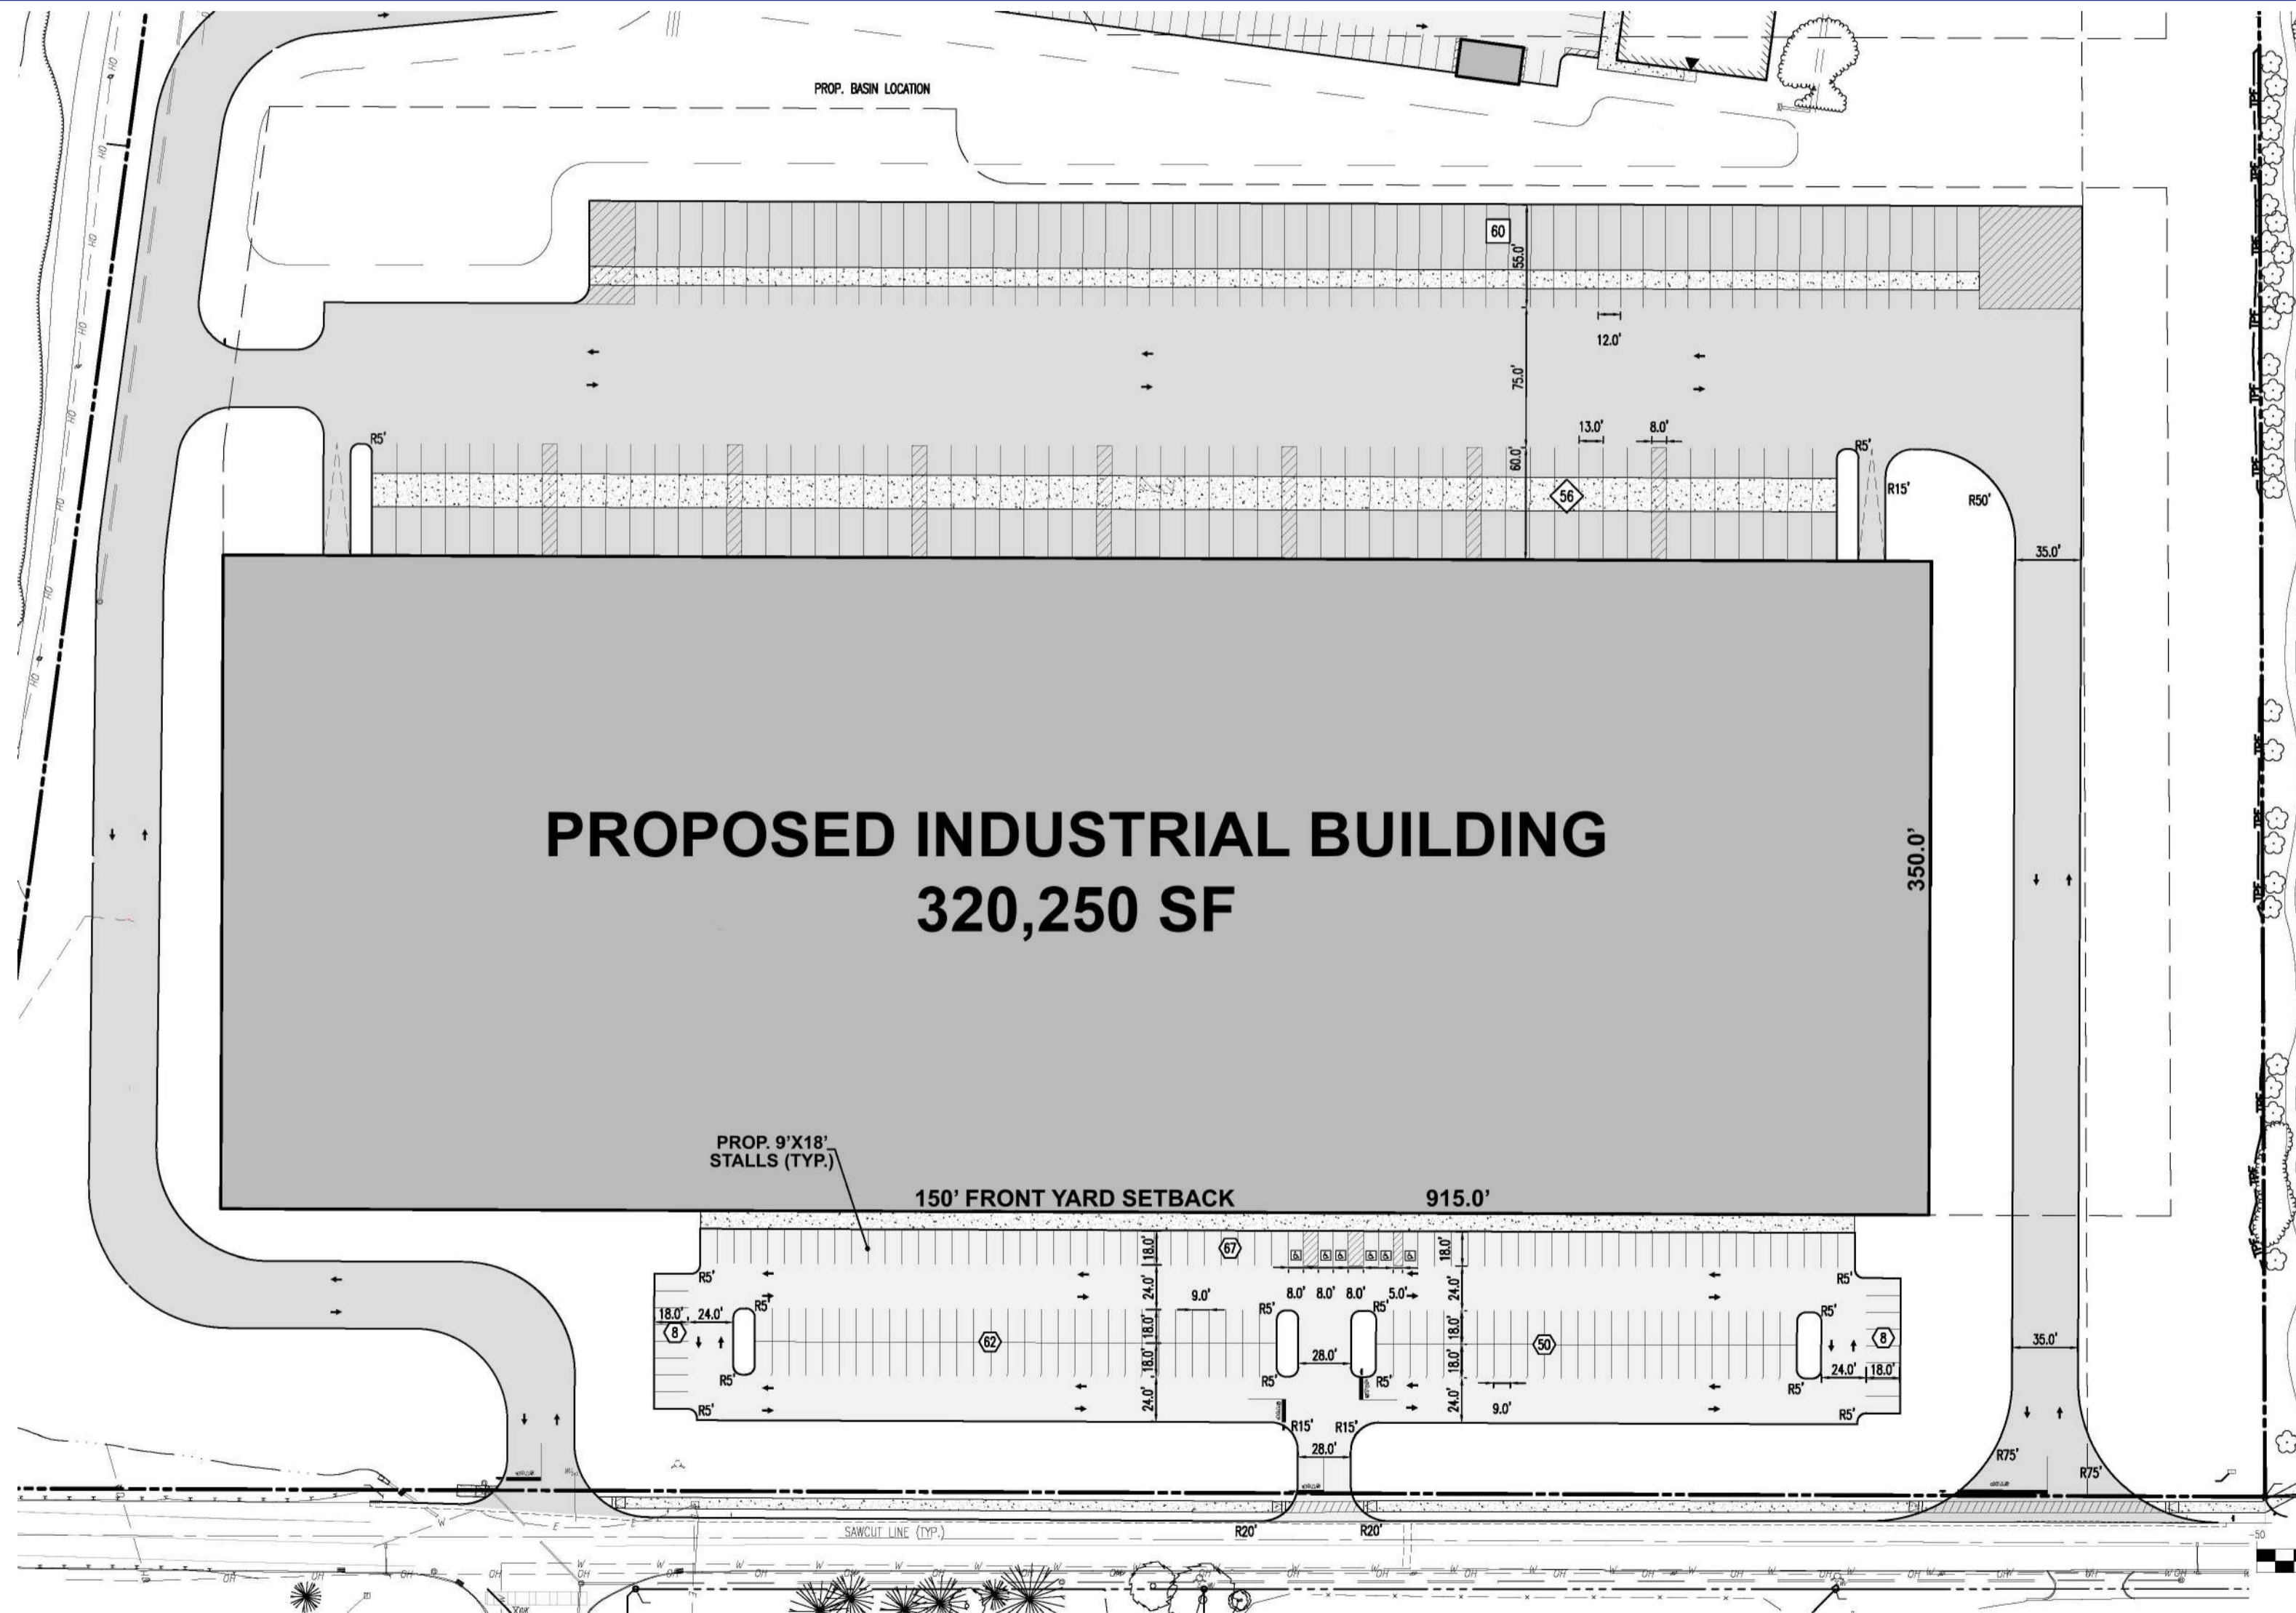

4636 SOMERTON ROAD

TREVOSE, PA

320,250 SF

CONTACT:
Greg Rogerson
grogerson@jgpetrucci.com

NEW JERSEY
171 State Route 173
Asbury, NJ 08802
908.730.6909

PENNSYLVANIA
22 South Commerce Way
Bethlehem, PA 18017
610.332.0550

WWW.JGPETRUCCI.COM

4636 SOMERTON ROAD

TREVOSE, PA

320,250 SF

COMING SOON

- Proposed Industrial Building
- Approvals by Spring 2023

Highlights

- 195 Surface Parking Spaces
- 56 Loading Docks
- Up to 85' Clear Height
- 60 Trailer Storage Spaces
- ESFR Sprinkler System
- Industrial Zone